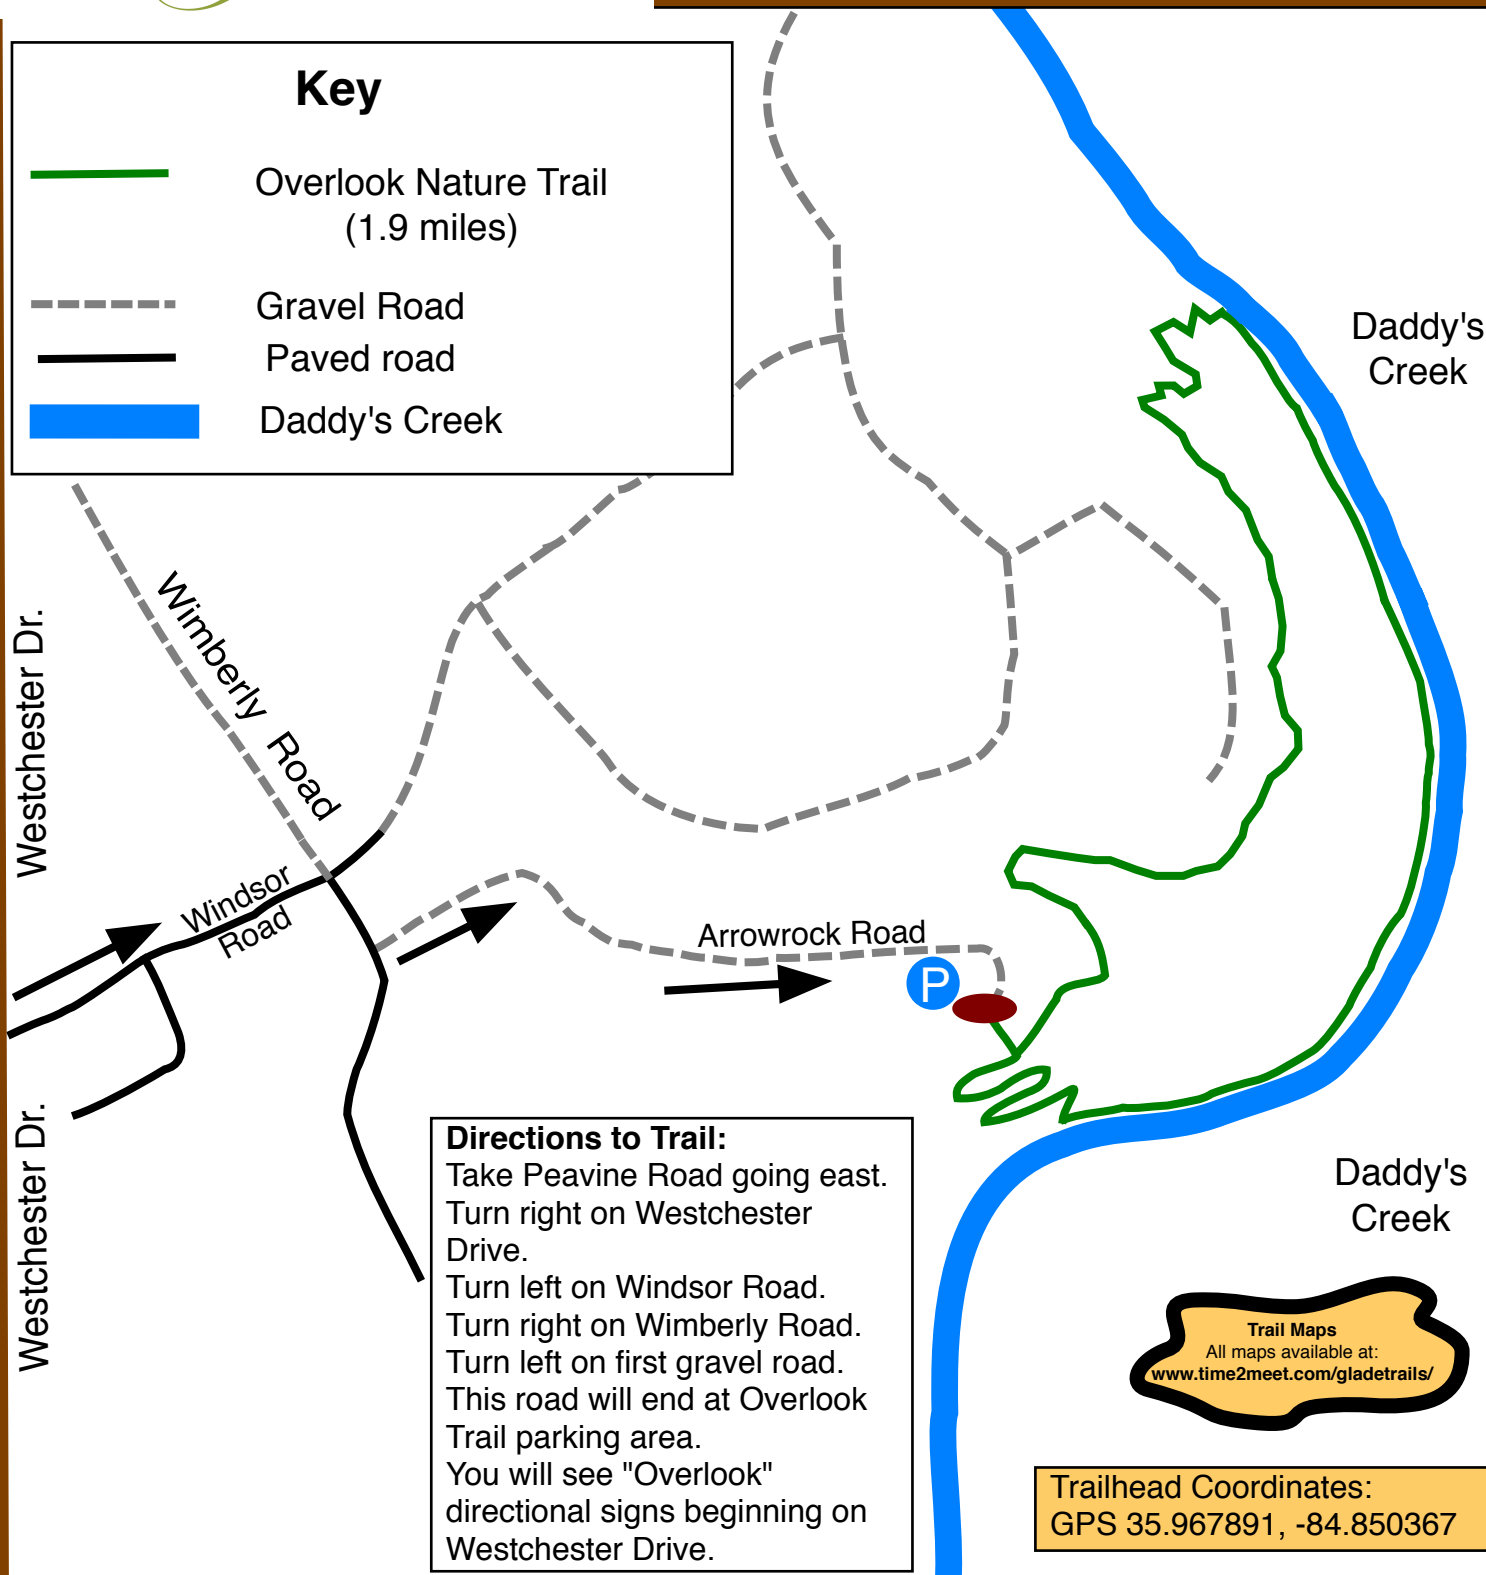

Overlook Nature Trail

Key

-  Overlook Nature Trail (1.9 miles)
-  Gravel Road
-  Paved road
-  Daddy's Creek

Directions to Trail:
 Take Peavine Road going east.
 Turn right on Westchester Drive.
 Turn left on Windsor Road.
 Turn right on Wimberly Road.
 Turn left on first gravel road.
 This road will end at Overlook Trail parking area.
 You will see "Overlook" directional signs beginning on Westchester Drive.

Trail Maps
 All maps available at:
www.time2meet.com/gladetrails/

Trailhead Coordinates:
 GPS 35.967891, -84.850367