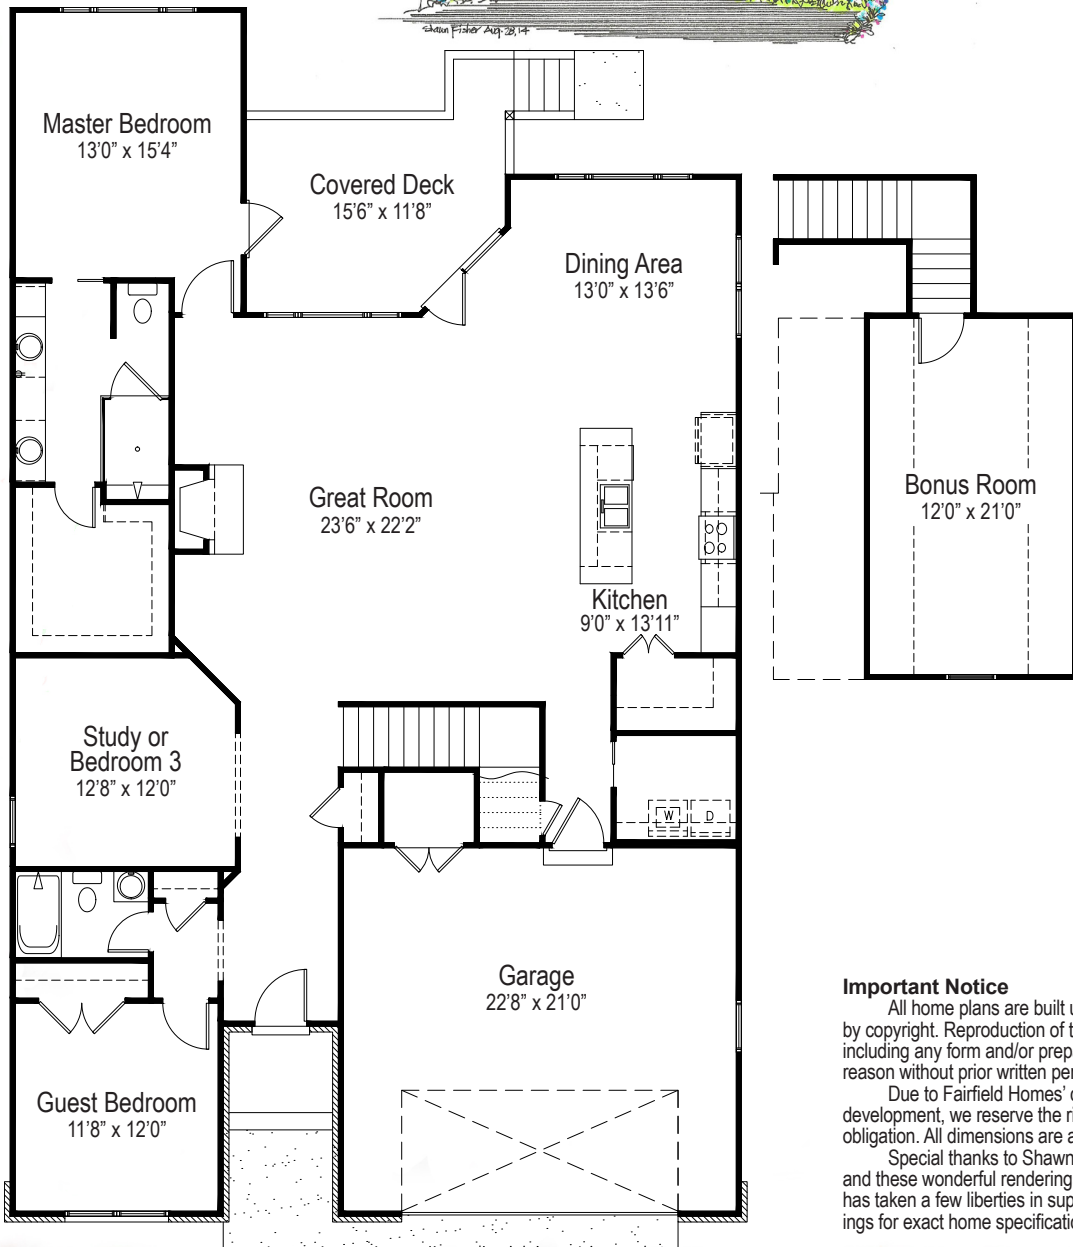

The Cottage Collection

AVALON

Square footage 2,283

2011 square feet
main level

272 square feet
bonus room

Fairfield
FAIRFIELD HOMES

7012 Peavine Rd.
Fairfield Glade, TN 38558
www.fairfieldglade.net
1-800-383-7600