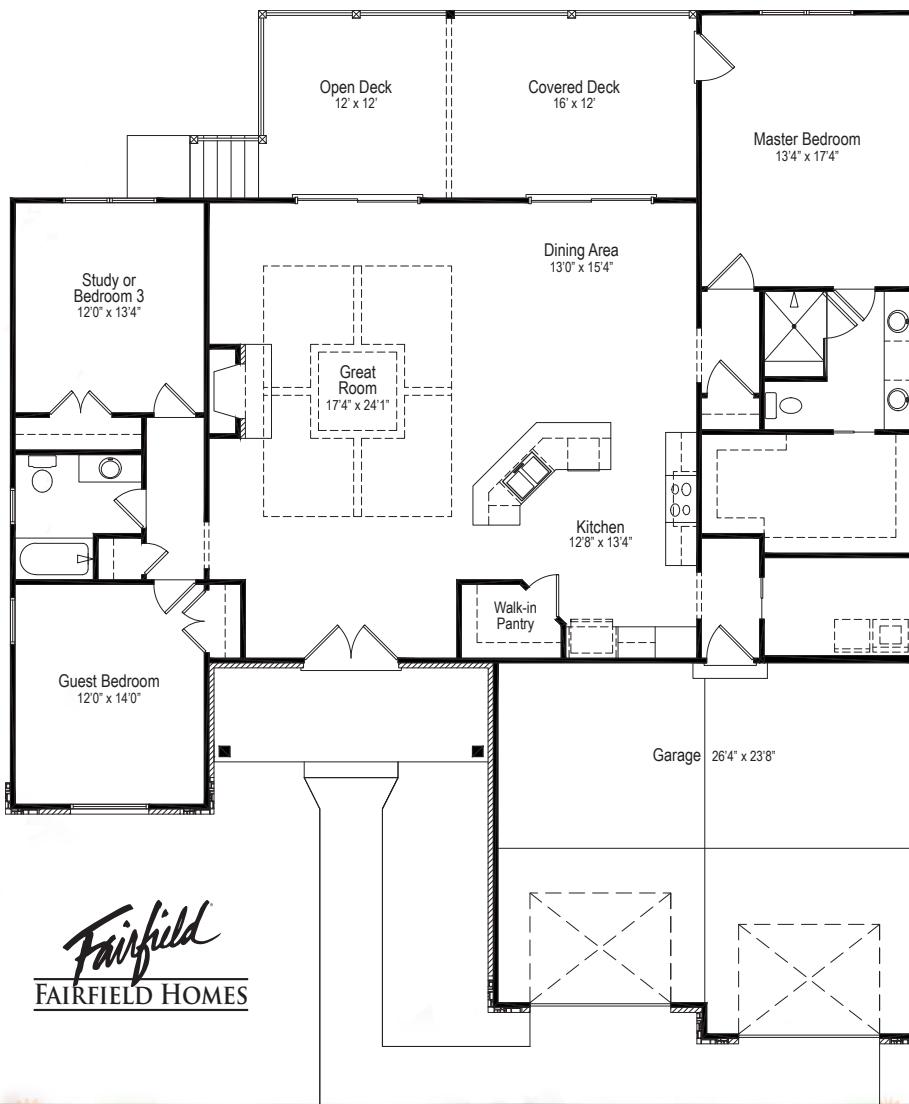

The
Cottage
Collection

RIVERBIRCH

Square footage 2,007

Fairfield
FAIRFIELD HOMES

WWW.FAIRFIELDGLADE.NET
 1-800-383-7600
 7012 Peavine Rd, Fairfield Glade

All home plans are built under a licensing agreement and protected by copyright. Reproduction of these home plans, either in whole or in part, including any form and/or preparation of derivative works, thereof, for any reason without prior written permission is strictly prohibited. Due to Fairfield Homes' continuing effort in the area of product development, we reserve the right to alter product or design without notice or obligation. All dimensions are approximate. The artist has taken a few liberties in supplying this artwork - please see CAD drawings for exact home specifications. Special thanks to Shawn Fisher Design, Inc., for design assistance and these wonderful renderings.