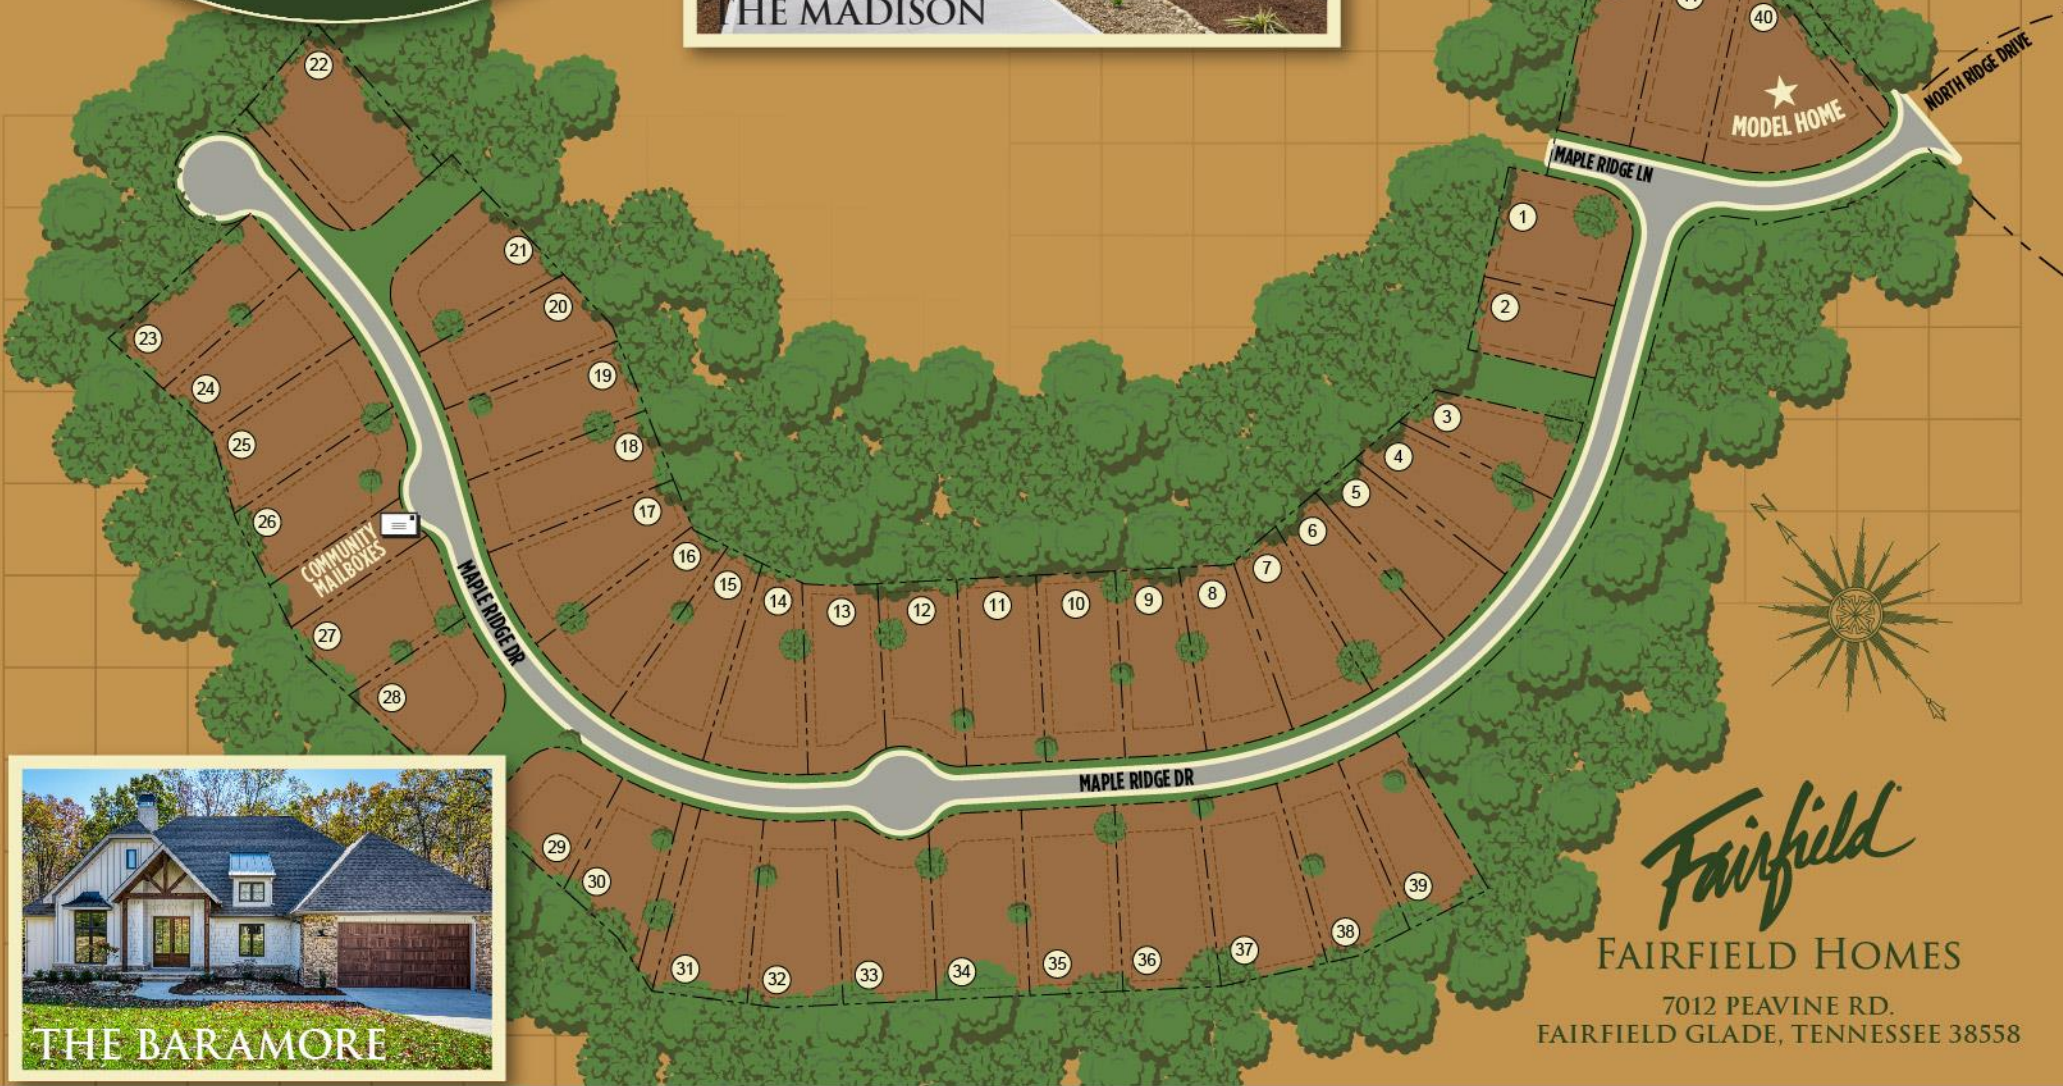

Maple Ridge
FAIRFIELD GLADE, TN

Fairfield

FAIRFIELD HOMES

7012 PEAVINE RD.
FAIRFIELD GLADE, TENNESSEE 38558